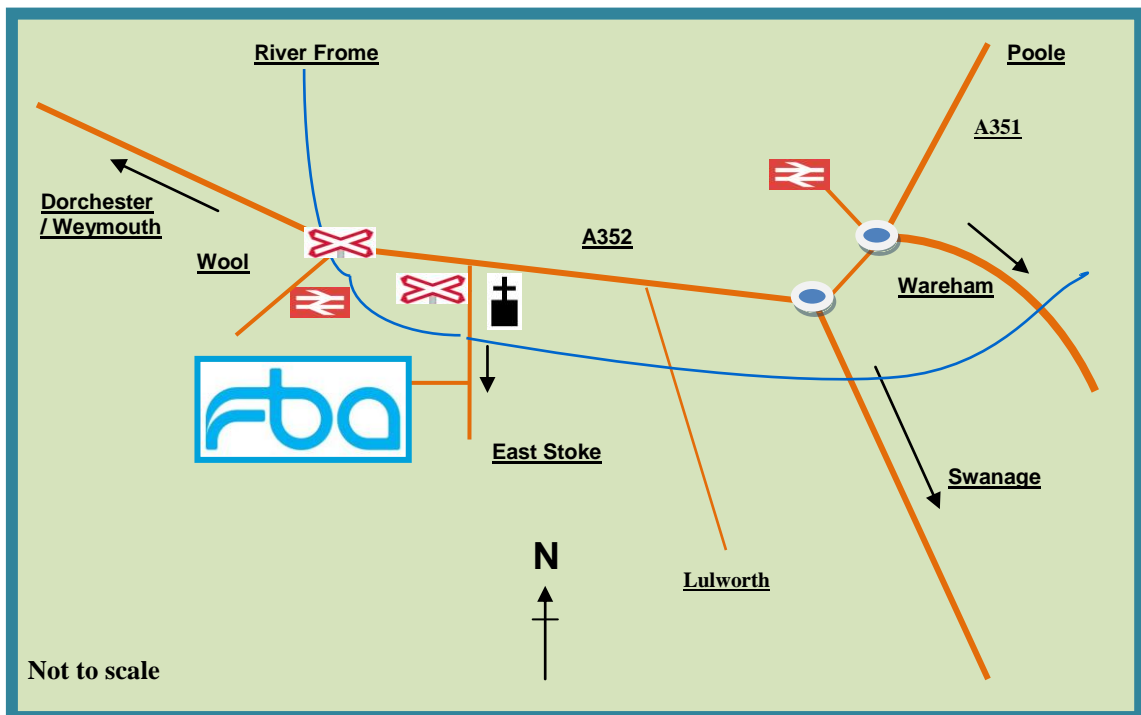

FBA, RIVER LABORATORY, EAST STOKE Location Map and Directions

By road

The Freshwater Biological Association is located just outside the village of East Stoke, a small hamlet, approximately 4.5 miles (c. 7.3 km) west of Wareham. Approaching from the east on the A352 from Wareham, take the first turn left after the church, onto Church Lane. Cross the railway line at the automatic level-crossing and cross the River Frome. The Freshwater Biological Association is the first turn on the right.

By rail

The nearest train stations are at Wool (approx. 2 miles) and Wareham.

Address

Freshwater Biological Association
East Stoke
WAREHAM
Dorset, BH20 6BB, UK

Tel: +44 (0) 1929 405111